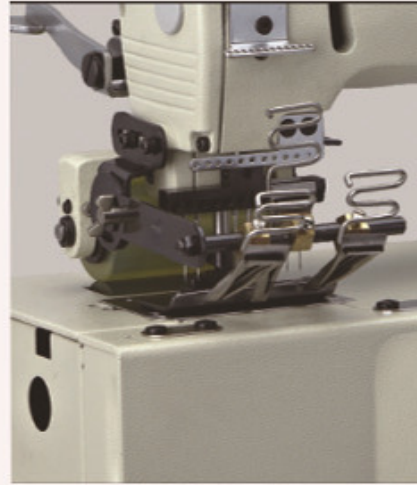

MR1412PL	12	24	UOx113 14	3/16, 1/4	7-17	10	4000	57/53	0.148

DISTRIBUTED BY :

E. H. Turel & Company

MUMBAI HEAD OFFICE: Sanghavi Estate, Nityanand Nagar,
Off L.B.S Marg, Ghatkopar (W), Mumbai - 400 086
Tel : +91(0)22-2500 0934 / 2500 0536,
E-mail: turel@mtnl.net.in

THE NEW GENERATION

Kaiyu