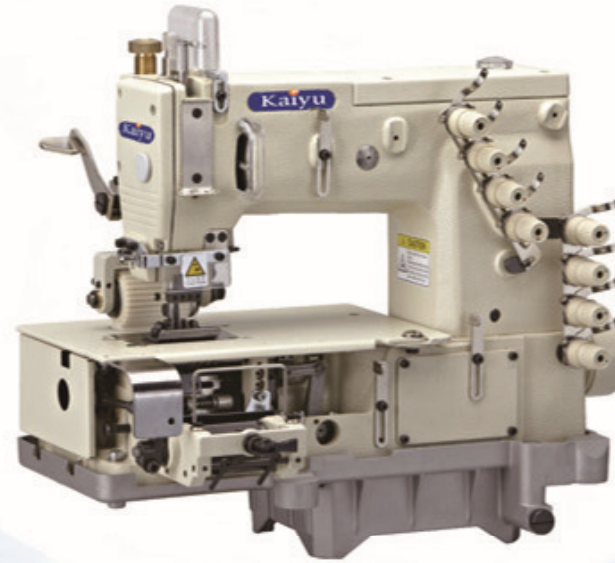

Kaiyu

Stitch Sample

MR1404PMD	4	8	UO x 113 14	3/4, 1-1/8, 1-1/4, 1-1/2, 1/4-1/2-1/4	8-14	10	4500	49/45	0.148

DISTRIBUTED BY :

E. H. Turel & Company

MUMBAI HEAD OFFICE: Sanghavi Estate, Nityanand Nagar,
Off L.B.S Marg, Ghatkopar (W), Mumbai - 400 086
Tel : +91(0)22-2500 0934 / 2500 0536,
E-mail: turel@mtnl.net.in

THE NEW GENERATION

Kaiyu

MTC 1404 PMD

4 Needle Flat Bed Double Chain Stitch
Sewing Machine
(Metering Device)

KAIYU
THE NEW GENERATION....