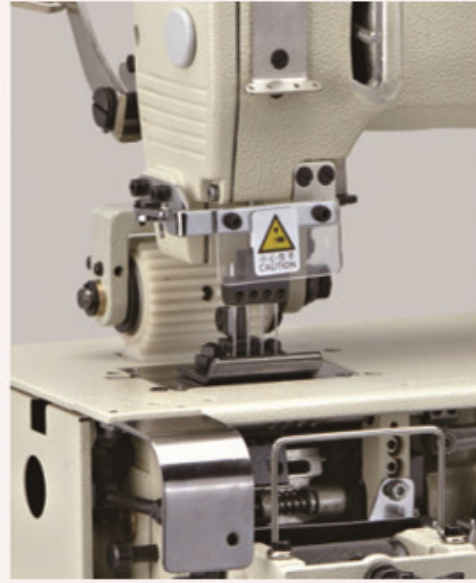

Kaiyu

Stitch Sample

MR1404PMD	4	8	UO x 113 14	3/4, 1-1/8, 1-1/4, 1-1/2, 1/4-1/2-1/4	8-14	10	4500	49/45	0.148

DISTRIBUTED BY :

E. H. Turel & Company

MUMBAI HEAD OFFICE: Sanghavi Estate, Nityanand Nagar,
Off L.B.S Marg, Ghatkopar (W), Mumbai - 400 086
Tel : +91(0)22-2500 0934 / 2500 0536,
E-mail: turel@mtnl.net.in

THE NEW GENERATION

Kaiyu

MTC 1404 PMD

4 Needle Flat Bed Double Chain Stitch
Sewing Machine
(Metering Device)

KAIYU
THE NEW GENERATION....